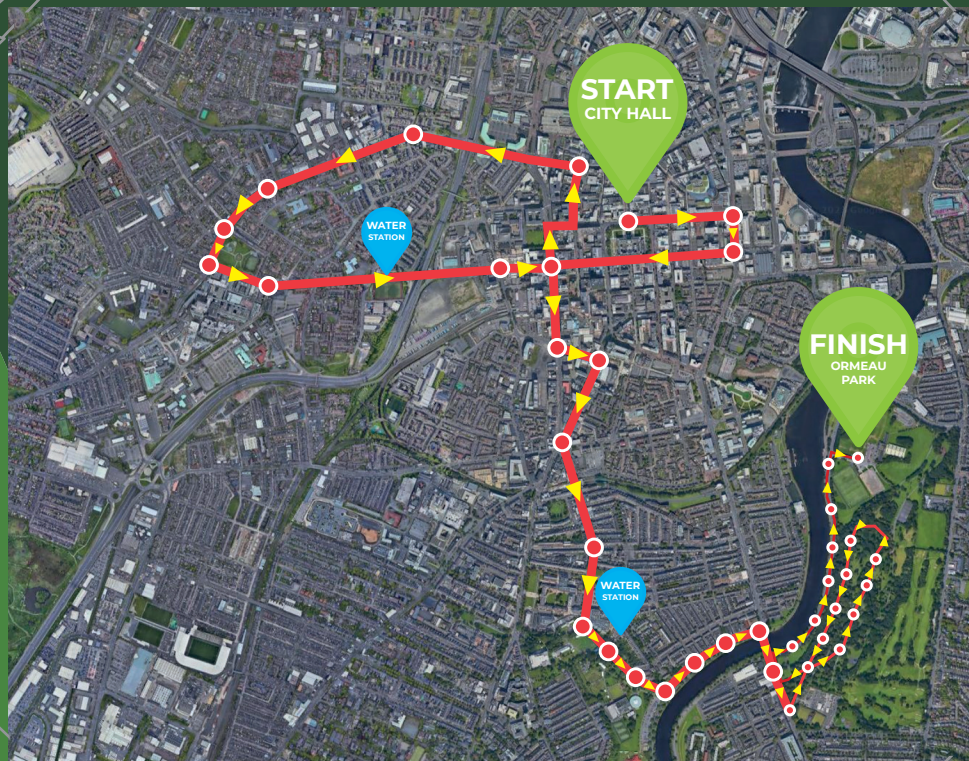

Start Time: 9am City Hall, Belfast

SPAR Craic 10k 2026 Route street by street

Donegal Square North
Chichester St
Victoria Street
May Street
Donegal Square South
Howard Street
Fisherwick Place
Wellington Place
Queen Street

Castle St
Divis St
Falls Road
Crosvenor Road
Great Victoria St
Bruce St
Dublin Rd
Shaftesbury Square
Botanic Ave

Botanic Gardens
Queens PEC
Stranmillis Embankment
Ormeau Bridge
Ormeau Rd
Ormeau Park Ormeau
Embankment
Finish at Ozone entrance